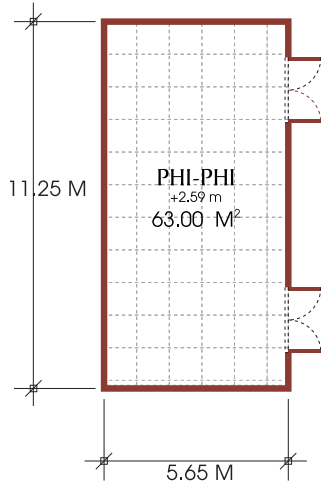

CAPACITY & DIMENSIONS

LAYOUT

CONTACT US

KATATHANI PHUKET BEACH RESORT

Address: 14 Kata Noi Road, Karon, Muang Phuket, Thailand 83100

Tel: +66 76 318 380 or
+66 26 75213 to 14 (Bangkok Office)

E-mail: sales@katathani.com or
bkksales@katathani.com

Website: www.Katathani.com