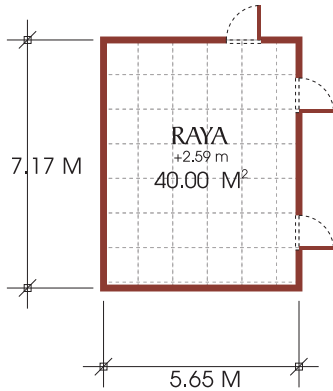

CAPACITY & DIMENSIONS

LAYOUT

CONTACT US

KATATHANI PHUKET BEACH RESORT

Address: 14 Kata Noi Road, Karon, Muang Phuket, Thailand 83100

Tel: +66 76 318 380 or
+66 26 75213 to 14 (Bangkok Office)

E-mail: sales@katathani.com or
bkksales@katathani.com

Website: www.Katathani.com