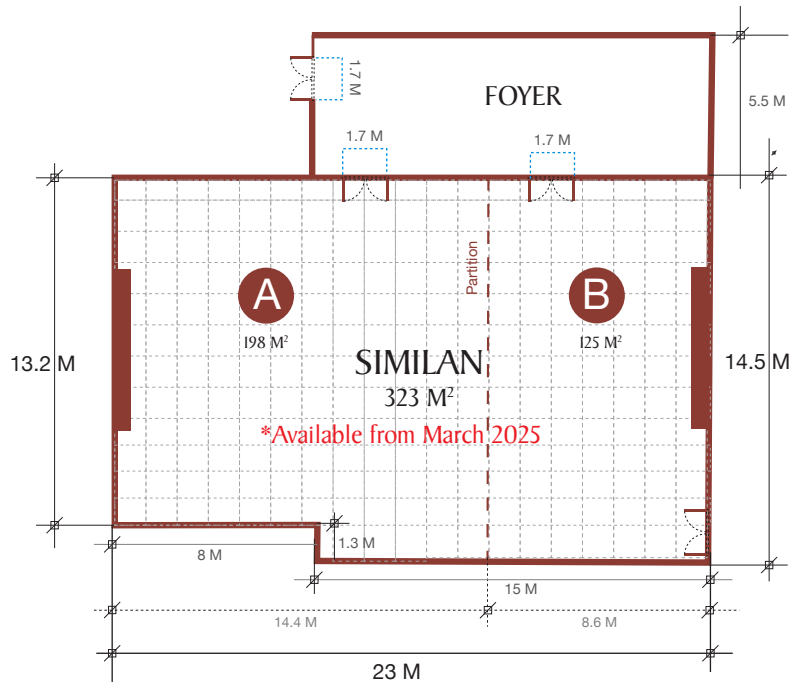

CAPACITY & DIMENSIONS

LAYOUT

CONTACT US

KATATHANI PHUKET BEACH RESORT

Address: 14 Kata Noi Road, Karon, Muang Phuket, Thailand 83100

Tel: +66 76 318 380 or
+66 26 75213 to 14 (Bangkok Office)

E-mail: sales@katathani.com or
bkksales@katathani.com

Website: www.Katathani.com