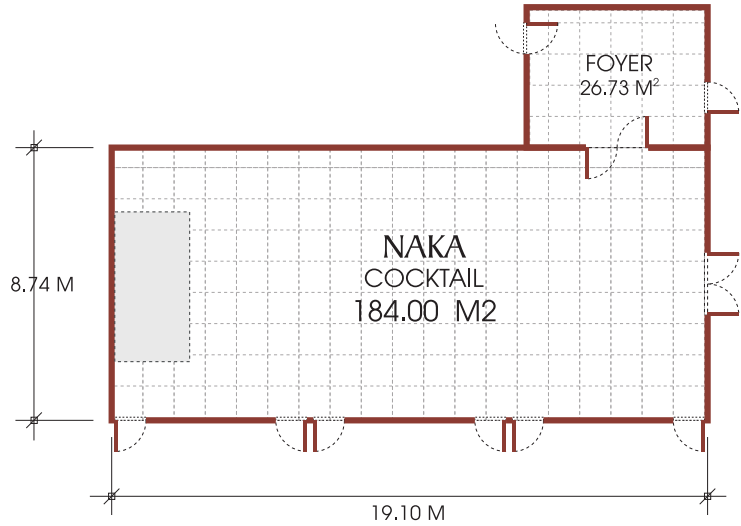

CAPACITY & DIMENSIONS

LAYOUT

CONTACT US

KATATHANI PHUKET BEACH RESORT

Address: 14 Kata Noi Road, Karon, Muang Phuket, Thailand 83100

Tel: +66 76 318 380 or
+66 26 75213 to 14 (Bangkok Office)

E-mail: sales@katathani.com or
bkksales@katathani.com

Website: www.Katathani.com